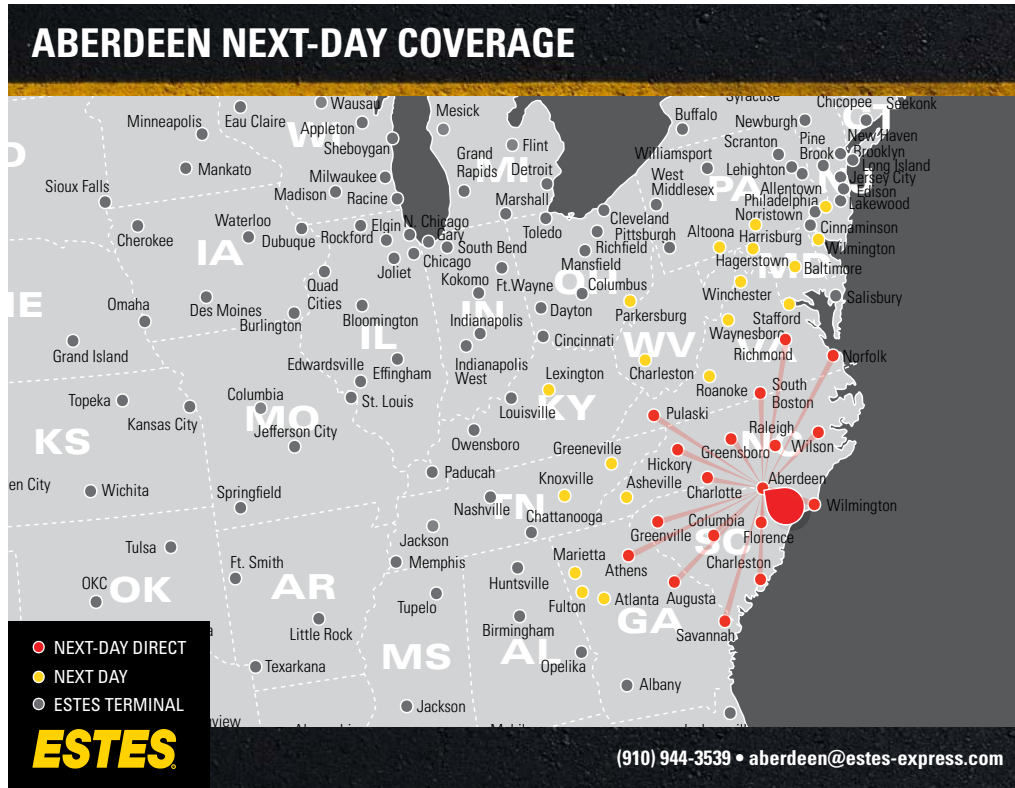

SHORT-HAUL FREIGHT SHIPPING

Aberdeen, NC

As one of our 26 hub terminals, Estes' [Aberdeen facility](#) serves as a central node in our transportation network. With its 36 doors and advanced sorting and routing technology, the Aberdeen hub processes shipments from multiple origins, then redistributes them for direct runs to and from major U.S. cities like Charlotte, Raleigh, Richmond, Norfolk, and more!

Ready to make a [short-haul](#) shipment? Whether you're shipping out of our Aberdeen terminal, or to or from any of its direct points, you'll enjoy:

- » Direct lanes that run every night like clockwork
- » Reduced freight handling and superior reliability
- » Dependable transit times for additional peace of mind

[Learn more](#) about our vast hub-and-terminal network and comprehensive short-haul coverage or give your account manager a call today!

From short-haul to long-haul, Estes does it all.